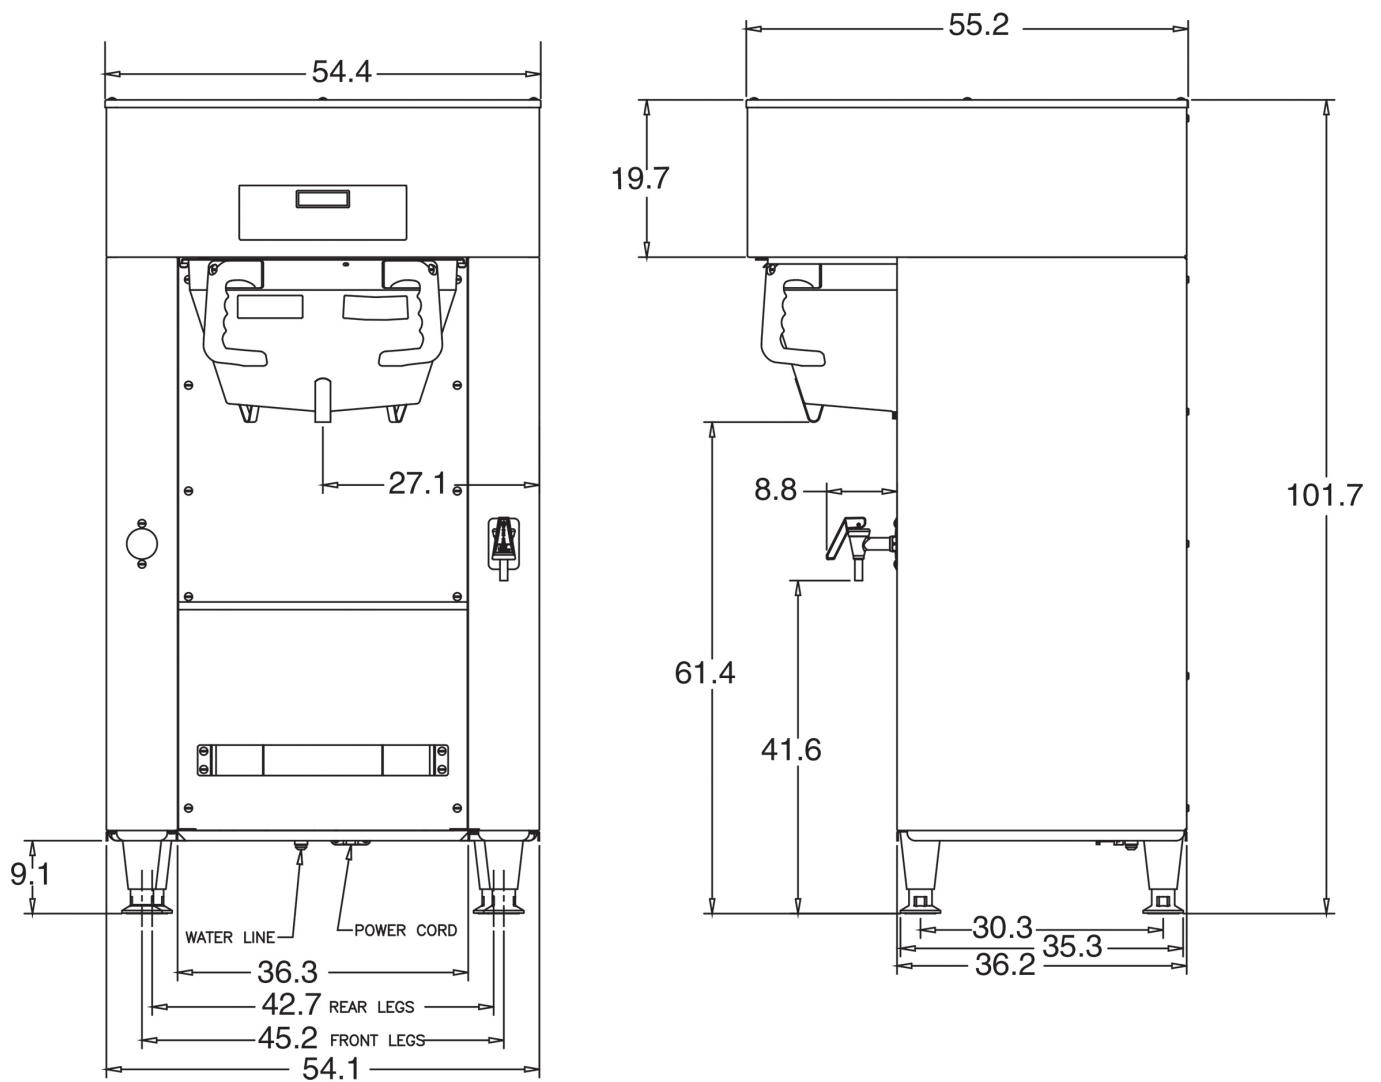

Titan Single DBC

40.0" x 21.7" x 21.3"
(101.6cm x 55.1cm x 54.1cm)

 Server(s) sold separately

- Consistent brewed coffee and tea from water with reduced sediment and chlorine taste and odor
- BrewMETER® allows automatic programming of pulse routine
- Funnel has 28oz (.8kg) ground coffee capacity and paper filter retainers to eliminate fold-over
- Titan TF servers [not included] are insulated to keep coffee hot for hours
- Coffee extraction controlled with pre-infusion and pulse brew, digital temperature control, and large sprayhead; coffee strength controlled with variable by-pass.
- Energy-saver mode reduces tank temperature during idle periods
- Hot water faucet
- Servers not included unless otherwise noted

Created on:
09/30/2019

	Unit			Shipping				
	Width	Height	Depth	Width	Height	Depth	Weight	Volume
English	21.3 in.	40.0 in.	21.7 in.	27.0 in.	44.0 in.	26.5 in.	107.000 lbs	18.219 ft³
Metric	54.1 cm	101.6 cm	55.1 cm	68.6 cm	111.8 cm	67.3 cm	48.535 kgs	0.516 m³