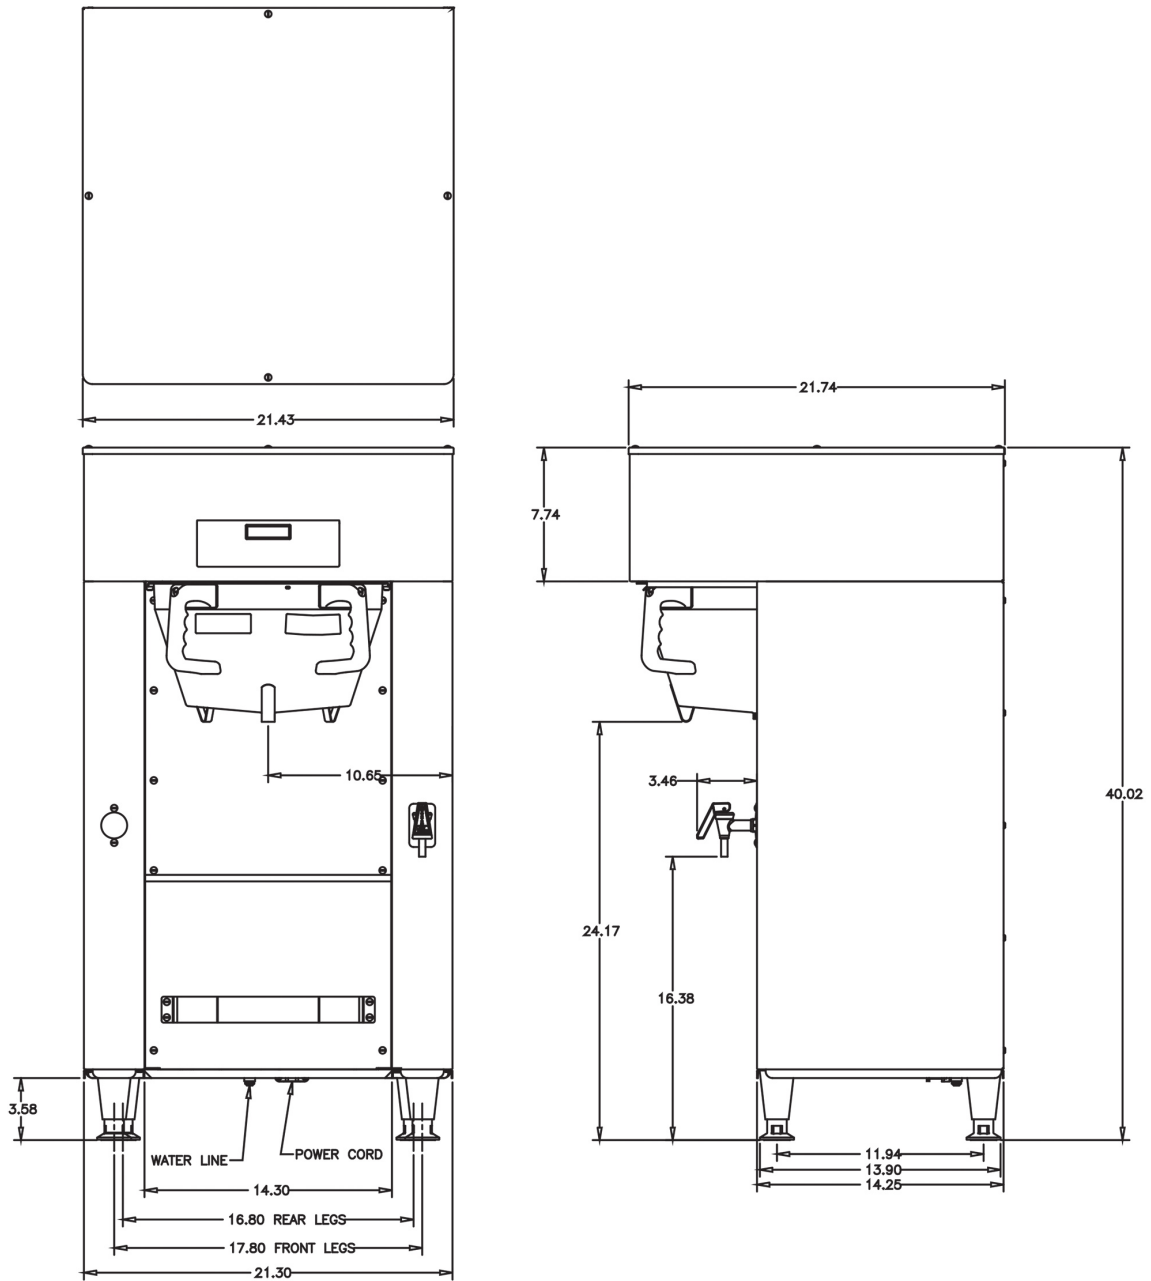

Titan® Single DBC® 120/208V Brewer

Height: 40.0" Width: 21.3" Depth: 21.7"
(101.6cm) (54.1cm) (55.1cm)

- Brews up to 22.5 gallons (82.2 liters) of coffee per hour, while ensuring "quality in the cup" for each and every cup
- BrewMETER® allows automatic programming of pulse routine
- Coffee extraction controlled with pre-infusion and pulse brew, digital temperature control, and large sprayhead; coffee strength controlled with variable by-pass
- Funnel has 28oz (.8kg) ground coffee capacity and paper filter retainers to eliminate fold-over
- Titan TF servers [not included] are insulated to keep coffee hot for hours
- Energy-saver mode reduces tank temperature during idle periods
- Hot water faucet
- Servers not included unless otherwise noted

Last Updated:
04/08/2026

	Unit			Shipping				
	Height	Width	Depth	Height	Width	Depth	Weight	Volume
English	40.0 in.	21.3 in.	21.7 in.	43.8 in.	26.5 in.	26.5 in.	107.000 lbs	17.780 ft³
Metric	101.6 cm	54.1 cm	55.1 cm	111.1 cm	67.3 cm	67.3 cm	48.535 kgs	0.503 m³