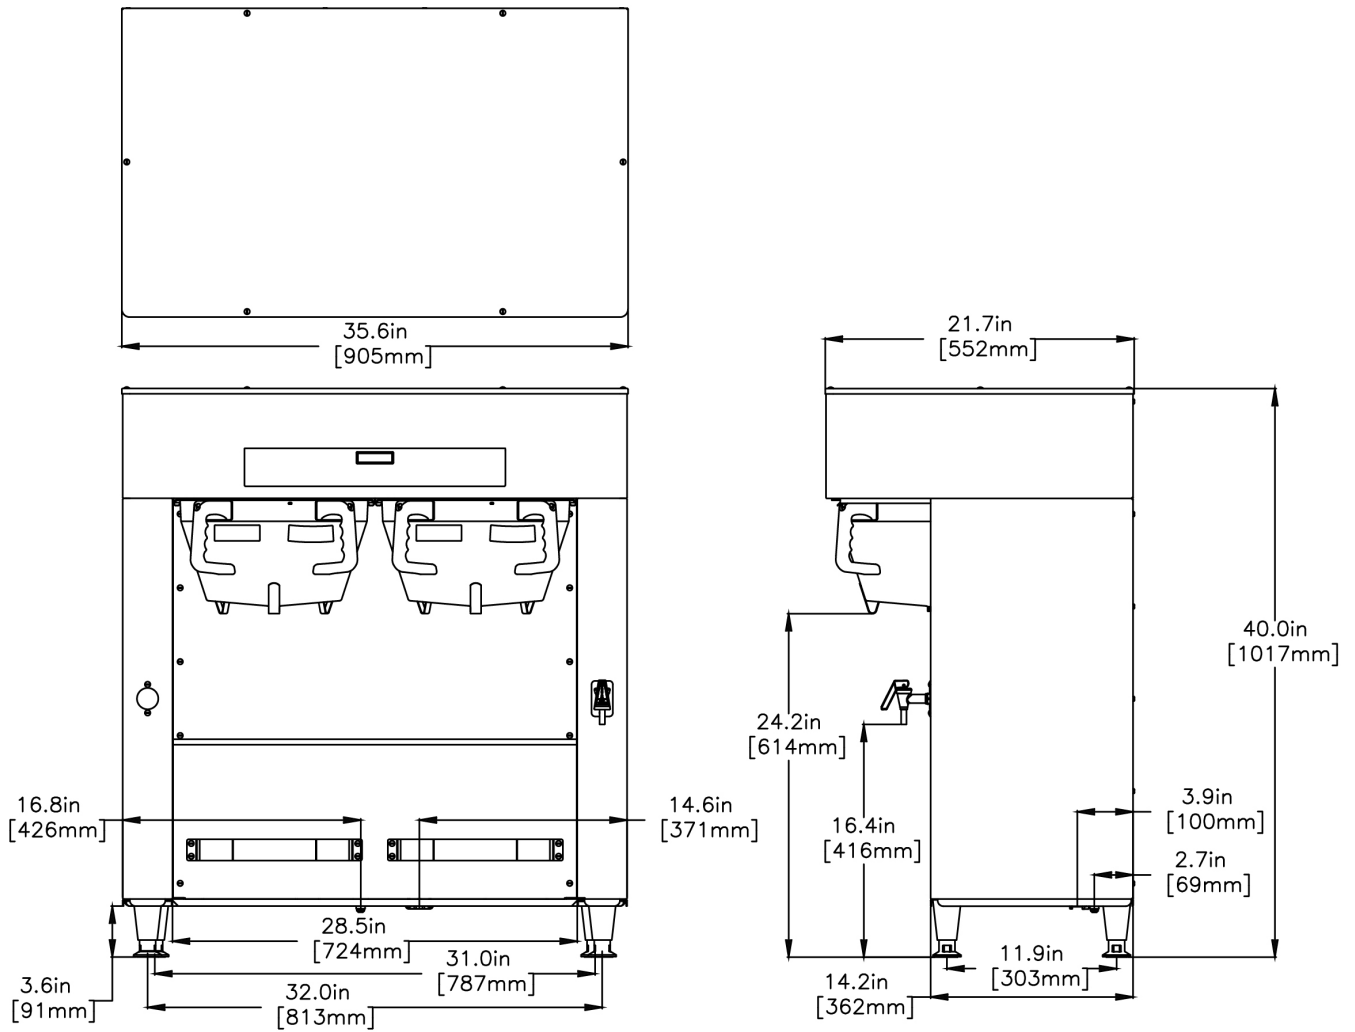

Titan Dual DBC

40.0" x 21.7" x 35.6"
(101.6cm x 55.1cm x 90.4cm)

- Brews up to 34.3 gallons (82.2 liters) of coffee per hour, while ensuring "quality in the cup" for each and every cup
- BrewMETER® allows automatic programming of pulse routine
- Coffee extraction controlled with pre-infusion and pulse brew, digital temperature control, and large sprayhead; coffee strength controlled with variable by-pass
- Funnel has 28oz (.8kg) ground coffee capacity and paper filter retainers to eliminate fold-over
- Titan TF server [not included] is insulated to keep coffee hot for hours
- Energy-saver mode reduces tank temperature during idle periods
- Hot water faucet

BrewMETER

Electrical & Capacity

Volts	Amps	Watts	Cord Attached	Plug Type	8oz cups/hr 236ml cups/hr	Input H ₂ O Temp.	Phase	# Wires plus Ground	Hertz
-	-	-	-	-	-	60°F (15.5°C)	-	-	-

Plumbing Requirements

PSI	kPa	Fitting Supplied	Water Flow Required (GPM)
20-90	138-621	3/8" Male Flare Fitting	-

Created on:
05/09/2018

	Unit			Shipping				
	Width	Height	Depth	Width	Height	Depth	Weight	Volume
English	35.6 in.	40.0 in.	21.7 in.	- in.	- in.	- in.	-	-
Metric	90.4 cm	101.6 cm	55.1 cm	- cm	- cm	- cm	-	-